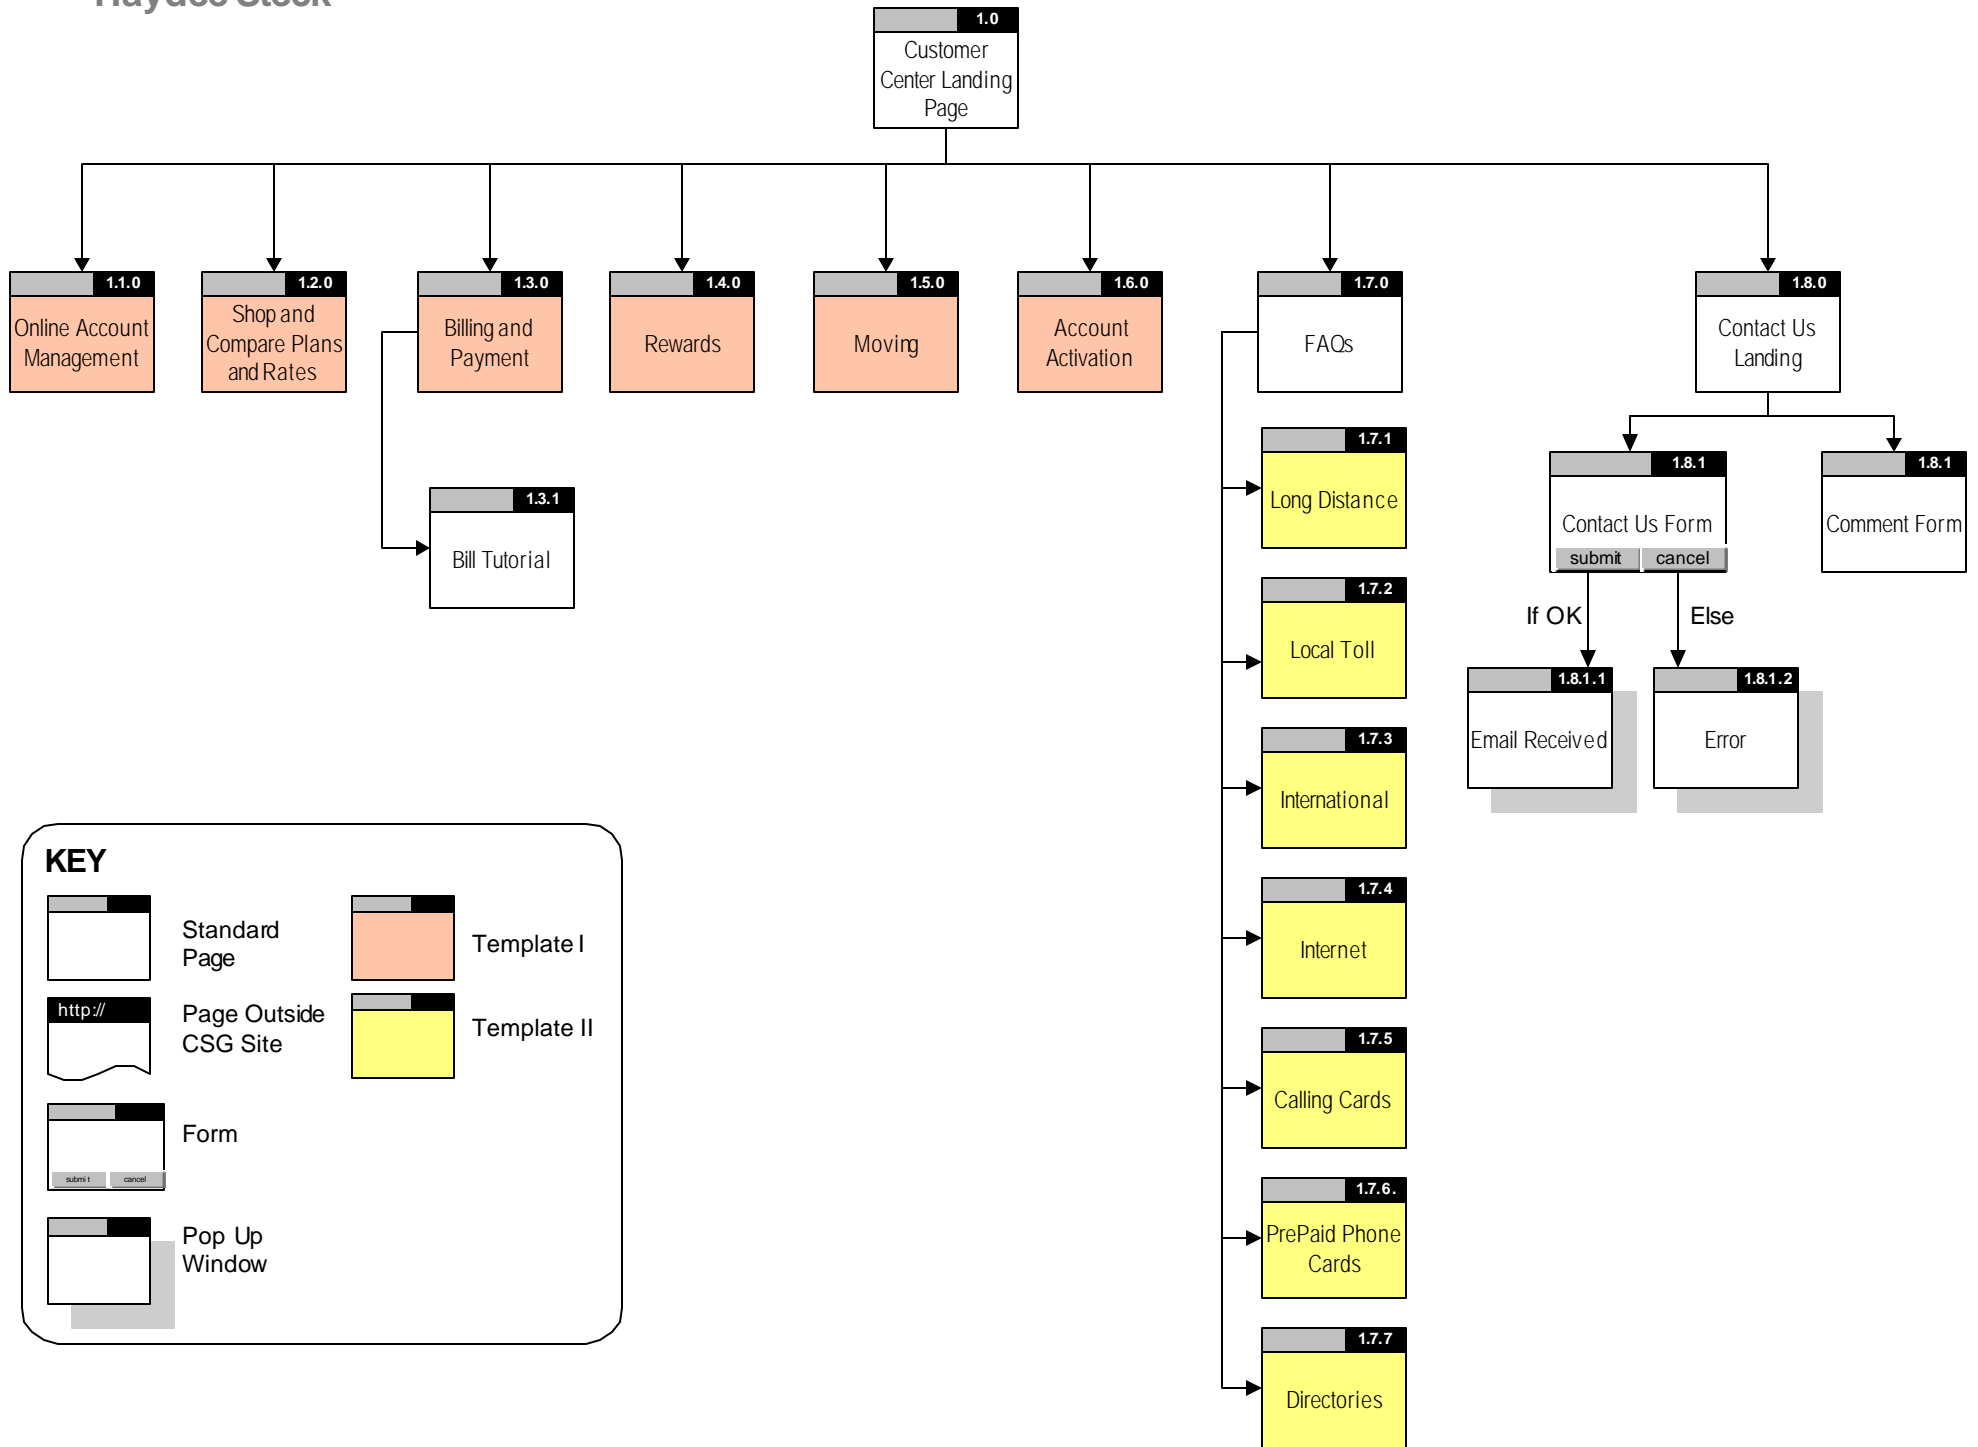

Traditional Site Map

Haydee Steck

KEY

	Standard Page		Template I
	Page Outside CSG Site		Template II
	Form		
	Pop Up Window		